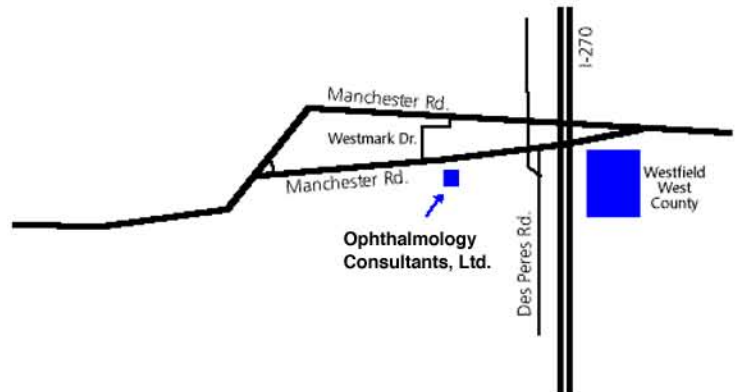

## Driving Directions

### From St. Louis:

Take Manchester Road West at Hwy 270 0.5 miles.

Get in the left lane. Turn left at the Manchester Road East exit.

Get in the right lane and go 0.2 miles. Turn right, Ophthalmology Consultants is located on the right.

### From Creve Coeur:

Take Hwy 270 South exit at Manchester Road.

Turn right get in the left lane go (West) 0.5 miles.

Turn left at the Manchester Road East exit. Get in the right lane.

Go 0.2 miles turn right. Ophthalmology Consultants is located on the right.

### From Fenton:

Take Hwy 270 North. Exit at Manchester Road go left (West).

Get in the left lane go 0.8 mile. Turn left at the

Manchester Road East exit. Get in the right lane and turn right.

Ophthalmology Consultants is located on the right.